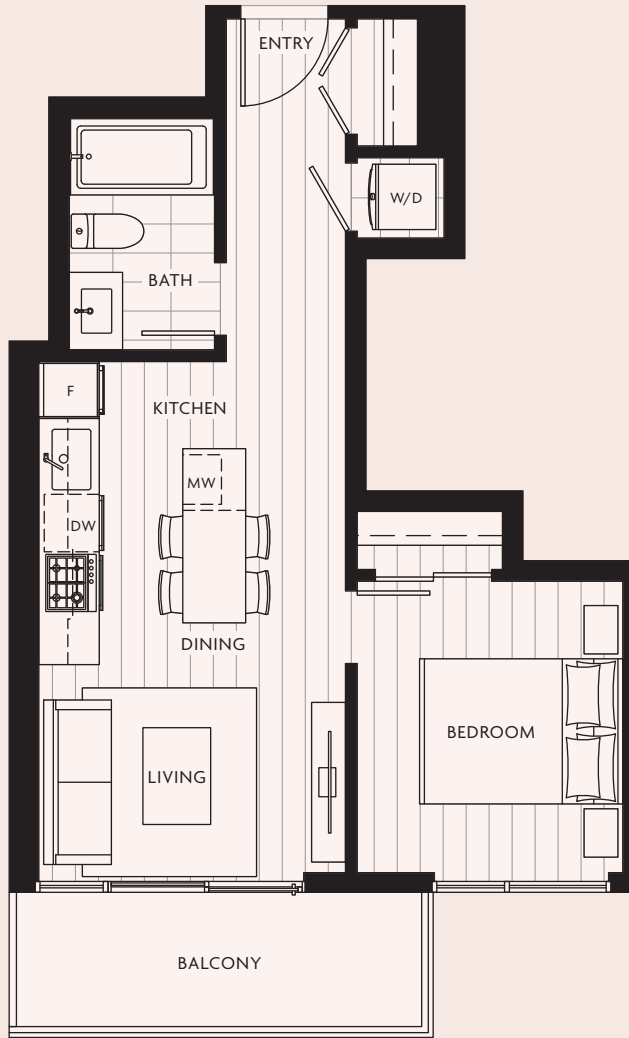

1 Bedroom

EXTERIOR 67 SQFT | INTERIOR 459 SQFT
TOTAL 526 SQFT

Park Tower 1

LEVELS 19 – 38