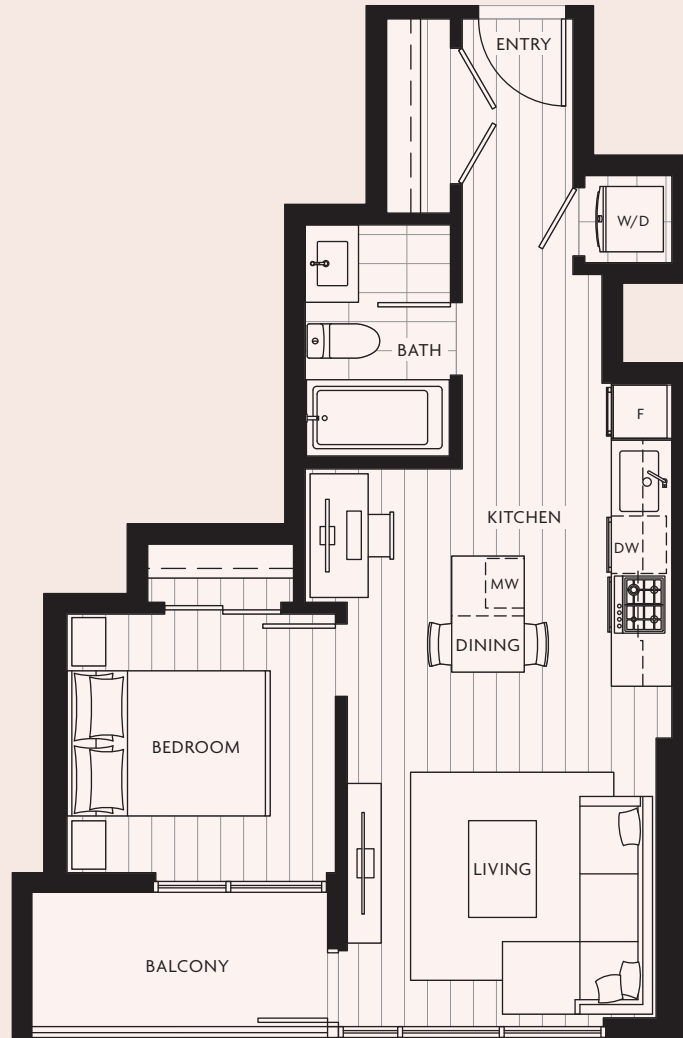

# 1 Bedroom

EXTERIOR 50 SQFT | INTERIOR 512 SQFT  
TOTAL 562 SQFT

Park Tower 1

LEVELS 19 – 38