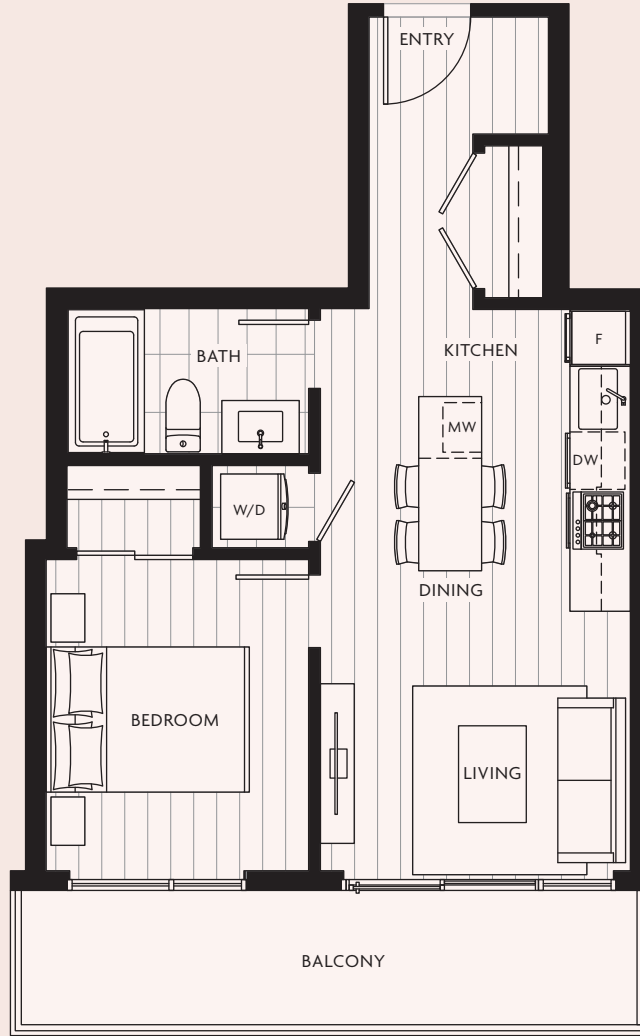

1 Bedroom

EXTERIOR 102 SQFT | INTERIOR 494 SQFT
TOTAL 596 SQFT

Park Tower 1

LEVELS 3 – 18