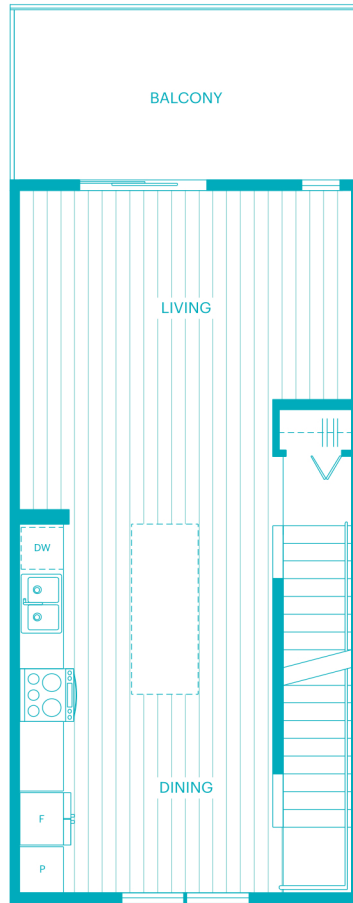

# Rocky R Plan 3 Bedroom

1174 sq ft

LOWER

MAIN

UPPER