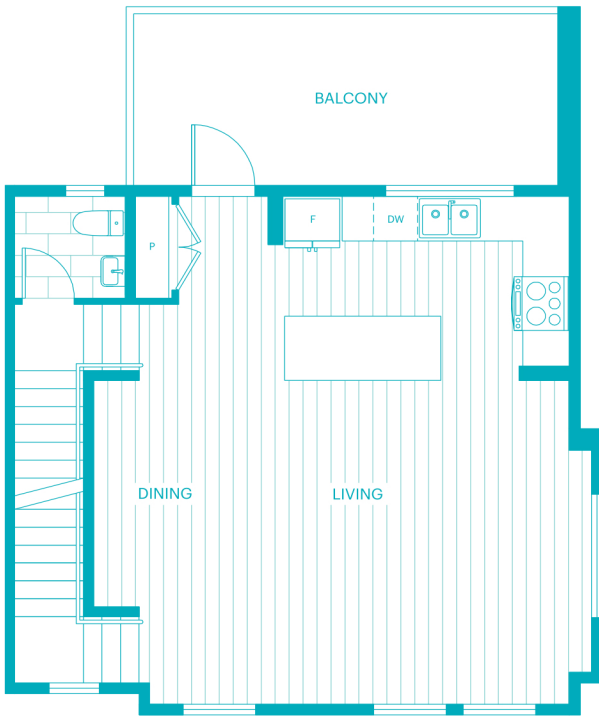

Hyde H1a Plan 3 Bedroom

1344 sq ft

MAIN

UPPER

LOWER