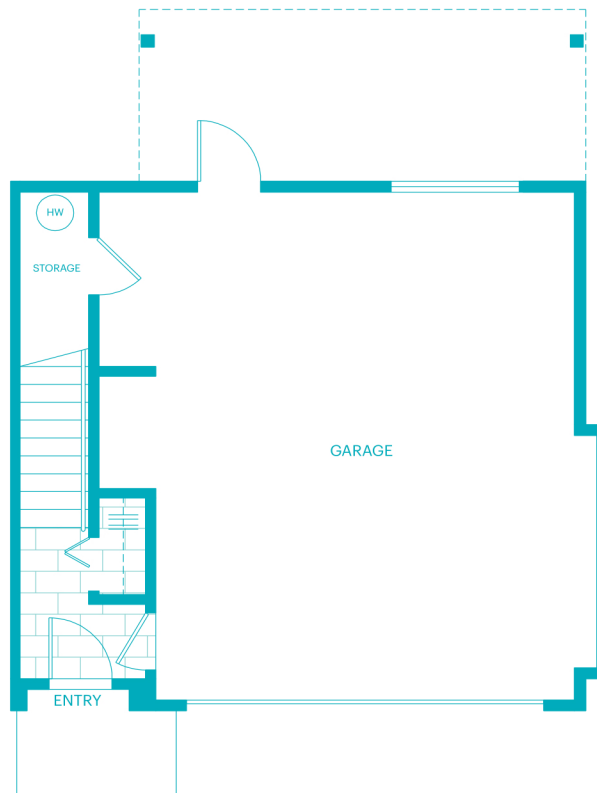

Hyde H1a Plan 3 Bedroom

1344 sq ft

MAIN

UPPER

LOWER