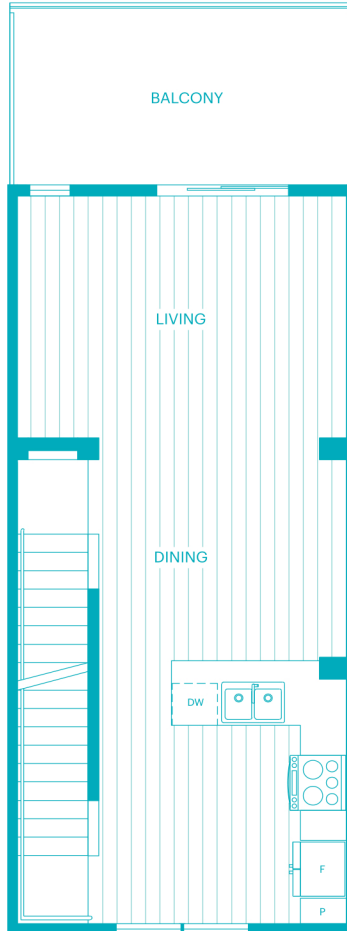

Glacier G Plan 2 Bedroom + Den

1255 sq ft

LOWER

MAIN

UPPER